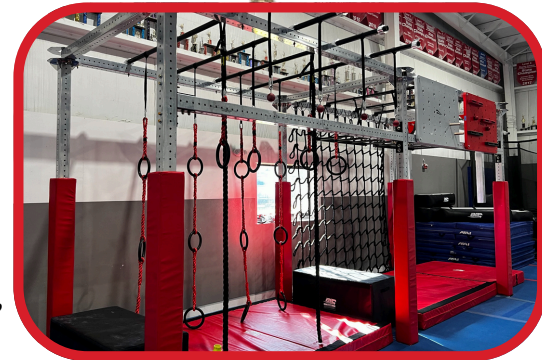

PRESCHOOL GYMNASTICS OFFERS A RANGE OF SPECIAL MOTOR SKILLS CLASSES WITH A CLEAR EMPHASIS ON THE JOY OF MOVEMENT. THE PRESCHOOL PROGRAM IS DESIGNED TO ENCOURAGE WHOLE BODY EXERCISE, INCLUDING DEVELOPMENT IN STRENGTH, FLEXIBILITY, & COORDINATION. CLASSES ARE 40 MINUTES IN DURATION, WHILE LEARNING TO SOCIALIZE WITH OTHER STUDENTS IN A SAFE & FUN ENVIRONMENT.

RECREATIONAL GYMNASTICS CLASSES OFFER 50 MINUTES OF SKILL PROGRESSIONS ON BARS, BEAM, FLOOR, & VAULT IN THE FORM OF ROUTINES WHICH ARE THEN SHOWCASED DURING MINI OLYMPICS SEVERAL TIMES A YEAR. EACH ATHLETE WILL LEARN QUALITY GYMNASTICS TRAINING & OBTAIN SKILLS THAT WILL BENEFIT THEIR OVERALL ATHLETICISM.

NINJA IS DESIGNED TO IMPROVE OVERALL ATHLETICISM, STRENGTH, BALANCE, & FLEXIBILITY FOR ALL CHILDREN. EACH CLASS PROVIDES A FUN & EXCITING LEARNING EXPERIENCE, COMBINING THE ART OF GYMNASTICS WITH THE AGILITY & STEALTH OF A NINJA.

TEAM ABK IS DEDICATED TO TEACHING HIGH QUALITY GYMNASTICS IN A FUN, SAFE, & HEALTHY ENVIRONMENT. OUR COACHES ARE HIGHLY TRAINED TO HELP YOUR KIDDOS ACHIEVE THEIR HIGHEST POTENTIAL & CREATE UNFORGETTABLE MEMORIES WITH A TEAM OF GIRLS WITH LIKE-MINDED GOALS.

Multi-class discount
$10 OFF EACH ADDITIONAL GYM CLASS FOR AN INDIVIDUAL STUDENT

Gymnastics is the foundation for all sports & fitness. ABK offers the best quality gymnastics training classes for all children- preschoolers, beginners to advanced! Our gymnastics program offers options for classes, private lessons, camps, clinics & more!

abkfun.com/gymnastics